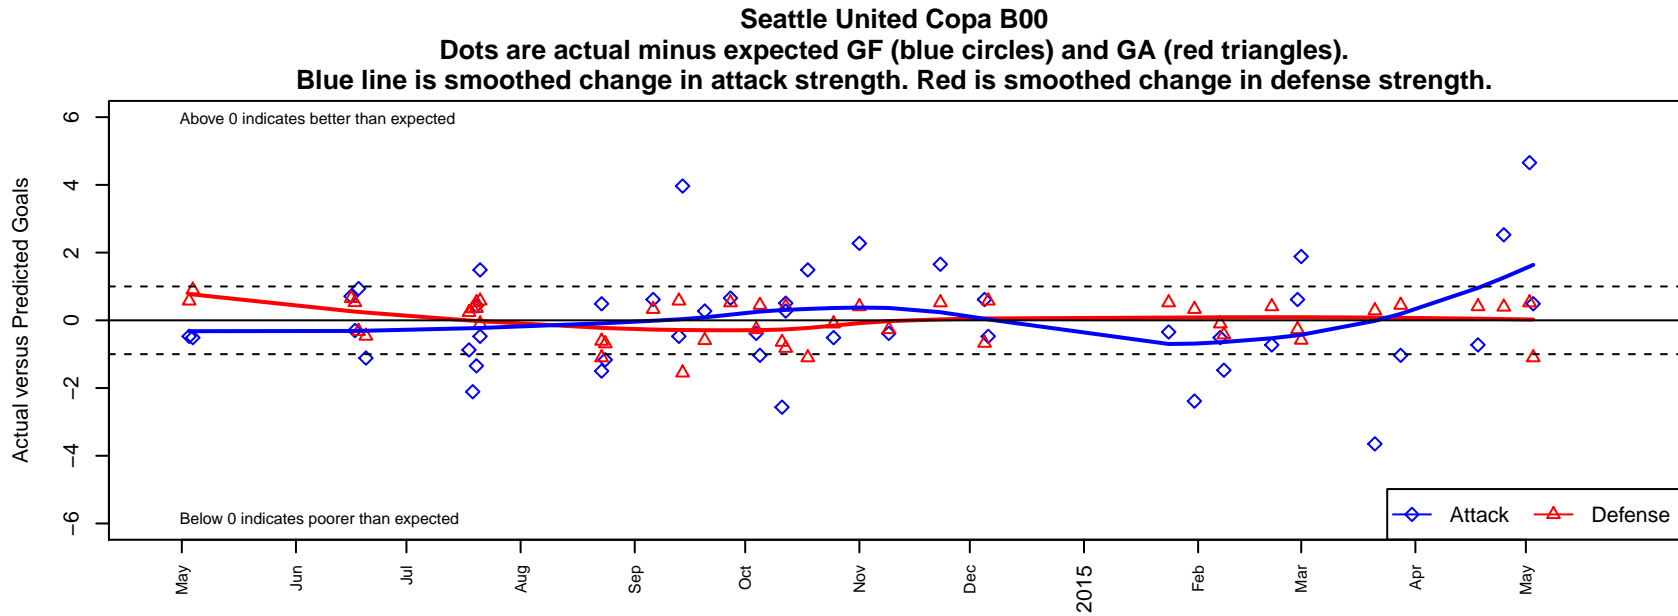

## Seattle United Copa B00

Seattle United  
 Seattle, WA  
 B00 total strength=1775  
 attack=31.74 defense=27.11  
 fall league = RCL B00 Div 1  
 spr league = Win RCL B00 Div 1

alt names used:  
 Seattle United 00 Copa (WA) (SC)  
 SEATTLE UNITED B00 COPA (WA)  
 SEATTLE UNITED 2000 COPA  
 Seattle United B00 Copa A  
 SEATTLE UNITED BU14 (WA)  
 SEATTLE UNITED B00 COPA (WA)  
 Seattle United B00 Copa A  
 2013 Seattle United B00 Copa A  
 Seattle United B00 Copa A

**attack and defense variance (black dot)  
relative to other teams  
and top 10 in region**

**attack and defense rating  
relative to others at age  
and all opponents in last 13 months**

**Performance relative to 13 month average**