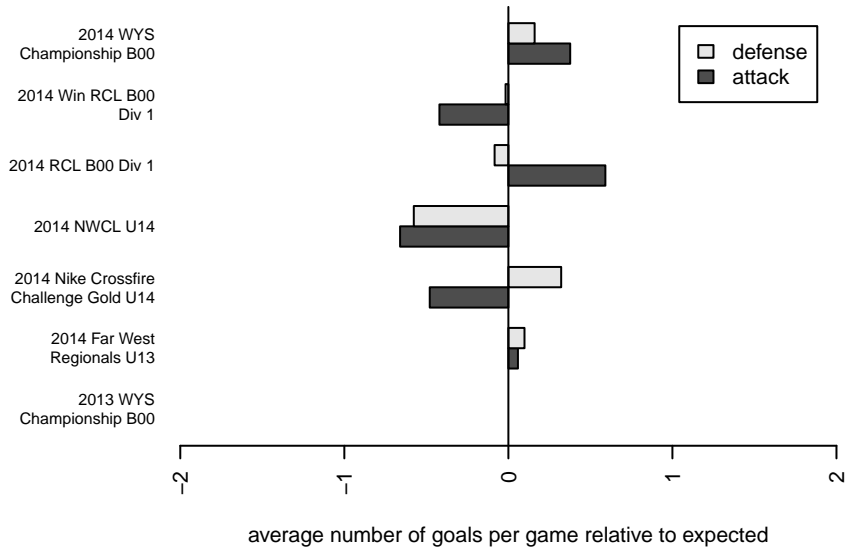

## Seattle United Copa B00

Seattle United  
 Seattle, WA  
 B00 total strength=1775  
 attack=31.74 defense=27.11  
 fall league = RCL B00 Div 1  
 spr league = Win RCL B00 Div 1

alt names used:  
 Seattle United 00 Copa (WA) (SC)  
 SEATTLE UNITED B00 COPA (WA)  
 SEATTLE UNITED 2000 COPA  
 Seattle United B00 Copa A  
 SEATTLE UNITED BU14 (WA)  
 SEATTLE UNITED B00 COPA (WA)  
 Seattle United B00 Copa A  
 2013 Seattle United B00 Copa A  
 Seattle United B00 Copa A

Venues played:  
 2013 WYS Championship B00  
 2014 Far West Regionals U13  
 2014 Nike Crossfire Challenge Gold U14  
 2014 NWCL U14  
 2014 RCL B00 Div 1  
 2014 Win RCL B00 Div 1  
 2014 WYS Championship B00

**attack and defense variance (black dot)  
relative to other teams  
and top 10 in region**

**attack and defense rating  
relative to others at age  
and all opponents in last 13 months**

**Performance relative to 13 month average**