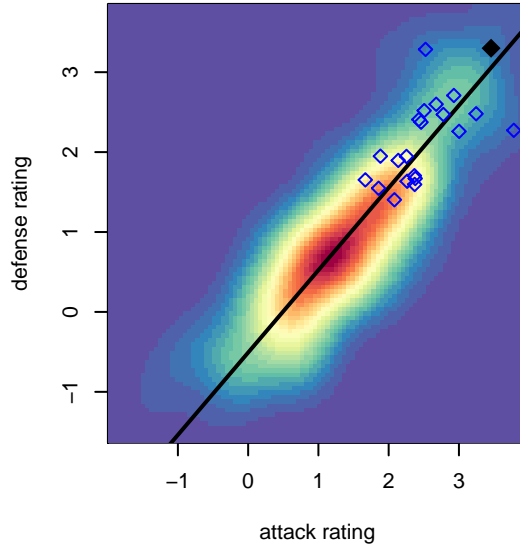

## Seattle United Copa B00

Seattle United  
 Seattle, WA  
 B00 total strength=1775  
 attack=31.74 defense=27.11  
 fall league = RCL B00 Div 1  
 spr league = Win RCL B00 Div 1

alt names used:  
 Seattle United 00 Copa (WA) (SC)  
 SEATTLE UNITED B00 COPA (WA)  
 SEATTLE UNITED 2000 COPA  
 Seattle United B00 Copa A  
 SEATTLE UNITED BU14 (WA)  
 SEATTLE UNITED B00 COPA (WA)  
 Seattle United B00 Copa A  
 2013 Seattle United B00 Copa A  
 Seattle United B00 Copa A

**attack and defense variance (black dot)  
relative to other teams  
and top 10 in region**

**attack and defense rating  
relative to others at age  
and all opponents in last 13 months**

**Performance relative to 13 month average**