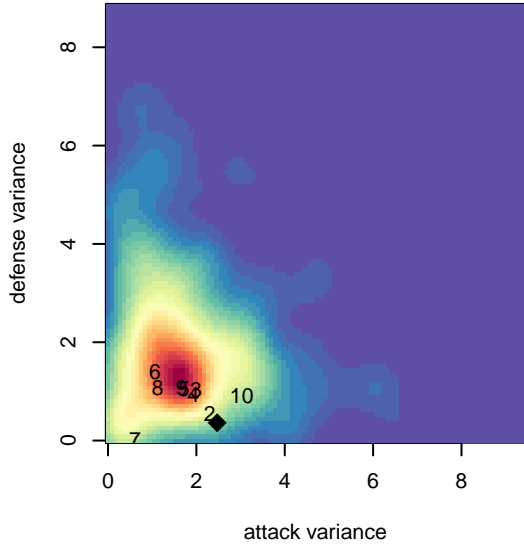

## Seattle United Copa B00

Seattle United  
 Seattle, WA  
 B00 total strength=1775  
 attack=31.74 defense=27.11  
 fall league = RCL B00 Div 1  
 spr league = Win RCL B00 Div 1

alt names used:  
 Seattle United 00 Copa (WA) (SC)  
 SEATTLE UNITED B00 COPA (WA)  
 SEATTLE UNITED 2000 COPA  
 Seattle United B00 Copa A  
 SEATTLE UNITED BU14 (WA)  
 SEATTLE UNITED B00 COPA (WA)  
 Seattle United B00 Copa A  
 2013 Seattle United B00 Copa A  
 Seattle United B00 Copa A

**attack and defense variance (black dot)  
relative to other teams  
and top 10 in region**

**attack and defense rating  
relative to others at age  
and all opponents in last 13 months**

**Performance relative to 13 month average**