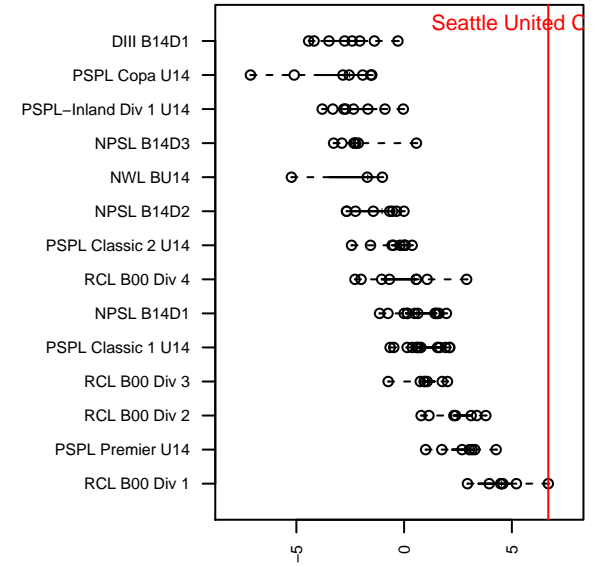

## Seattle United Copa B00

Seattle United  
 Seattle, WA  
 B00 total strength=1775  
 attack=31.74 defense=27.11  
 fall league = RCL B00 Div 1  
 spr league = Win RCL B00 Div 1

alt names used:  
 Seattle United 00 Copa (WA) (SC)  
 SEATTLE UNITED B00 COPA (WA)  
 SEATTLE UNITED 2000 COPA  
 Seattle United B00 Copa A  
 SEATTLE UNITED BU14 (WA)  
 SEATTLE UNITED B00 COPA (WA)  
 Seattle United B00 Copa A  
 2013 Seattle United B00 Copa A  
 Seattle United B00 Copa A

**attack and defense variance (black dot)  
relative to other teams  
and top 10 in region**

**attack and defense rating  
relative to others at age  
and all opponents in last 13 months**

**Performance relative to 13 month average**