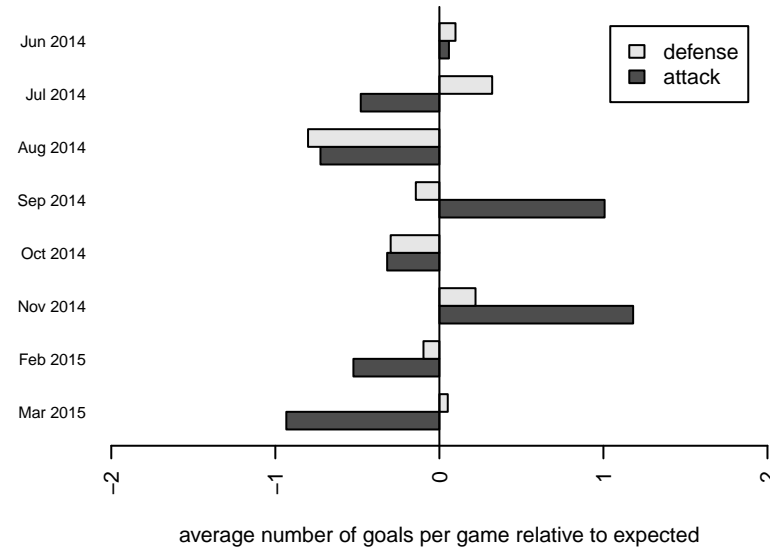

Performance relative to 13 month average